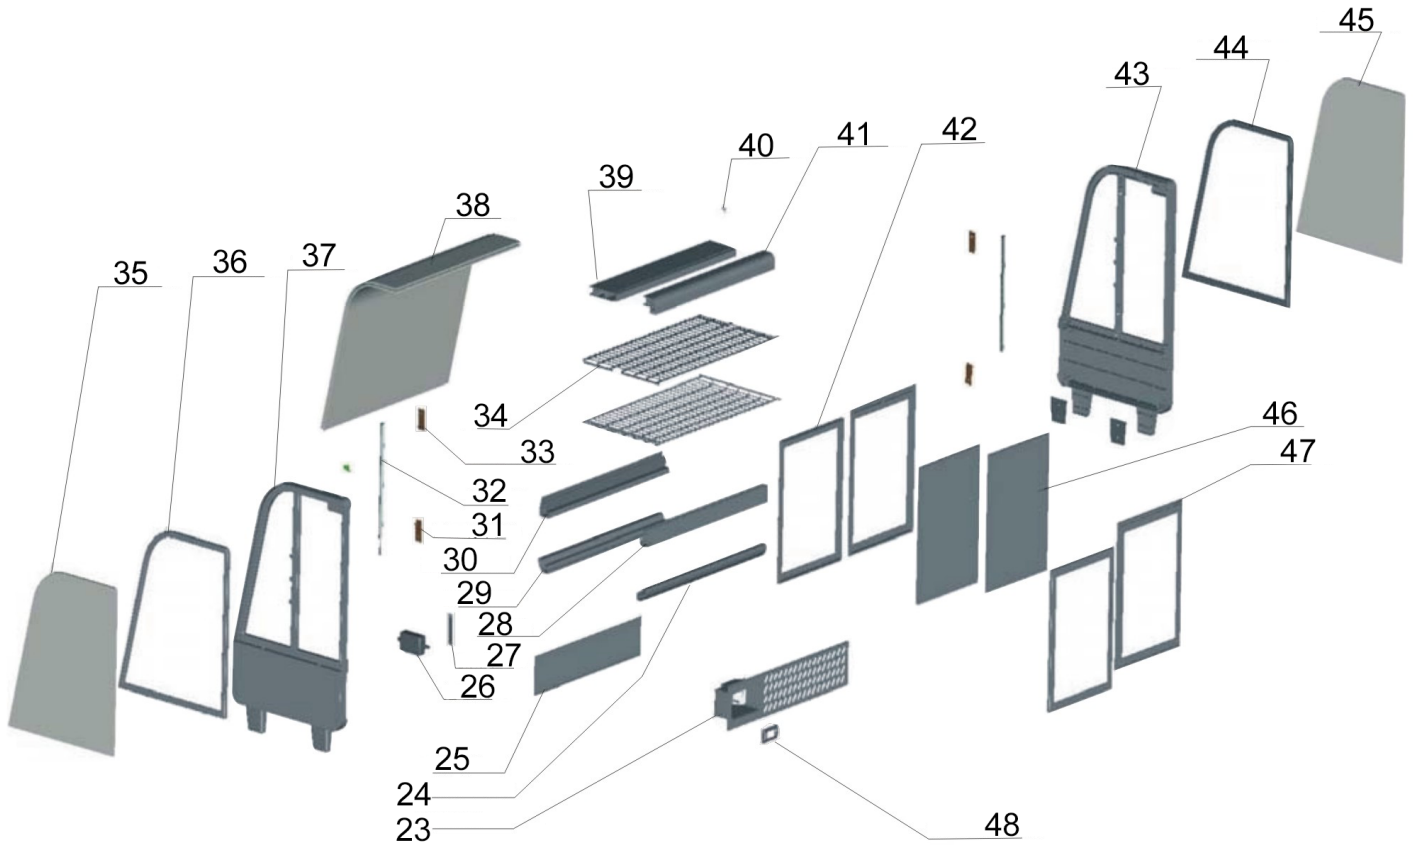

Parts Breakdown

Model RS-CN-0100-E 27155

Parts Breakdown

Model RS-CN-0100-E 27155

Parts Breakdown

Model RS-CN-0100-E 27155

Item No.	Description	Position	Item No.	Description	Position	Item No.	Description	Position
30685	Bottom Base for Compressor for 27155	1	30701	Fan Blade of Evaporator for 27155	17	30717	Upper Fixer of LED Light for 27155	33
30686	Plastic Board of Wire for 27155	2	30702	Bottom Plate of Evaporator for 27155	18	30718	Shelves for 27155	34
30687	Motor Collar for 27155	3	30703	Evaporator for 27155	19	30719	Left Side Glass for 27155	35
30688	Compressor for 27155	4	30704	Accumulator for 27155	20	30720	Left Rubber Ring for 27155	36
30689	Capillary for 27155	5	30705	Protection Panel of Evaporator for 27155	21	30721	Left Panel for 27155	37
30690	Deputy Condenser for 27155	6	30706	Bottom Panel for Air Suction and Air Outlet for 27155	22	30722	Front Curved Glass for 27155	38
30691	Light Tube for 27155	7	30707	Rear Panel of Base for 27155	23	30723	Upper Panel for 27155	39
30692	Condenser for 27155	8	30708	Rear Bottom Crossband for 27155	24	30725	Rear Upper Crossband for 27155	41
30693	Fixer of Condenser for 27155	9	30709	Front Panel of Base for 27155	25	30726	Glass Frame for 27155	42
30694	Dry Tube for 27155	10	30710	Power Switch for 27155	26	30727	Right Panel for 27155	43
30695	Bottom/Upper Water Tube for 27155	11	30711	Fixer of Power Switch for 27155	27	30728	Right Rubber Ring for 27155	44
30696	Protection Panel for Condenser for 27155	12	30712	Rear Middle Crossband for 27155	28	30729	Right Glass for 27155	45
30697	Fan Blade of Condenser for 27155	13	30713	Front Bottom Crossband for 27155	29	30730	Rear Glass for 27155	46
30698	Motor for 27155	14	30714	Front Middle Crossband for 27155	30	30731	Glass Frame for 27155	47
30699	Plastic Base of Evaporator for 27155	15	30715	Bottom Fixer of LED Light for 27155	31	30732	Panel for Digital Controller for 27155	48
30700	Foam of Evaporator for 27155	16	30716	LED Light for 27155	32	43655	Temperature Controller for 27155	