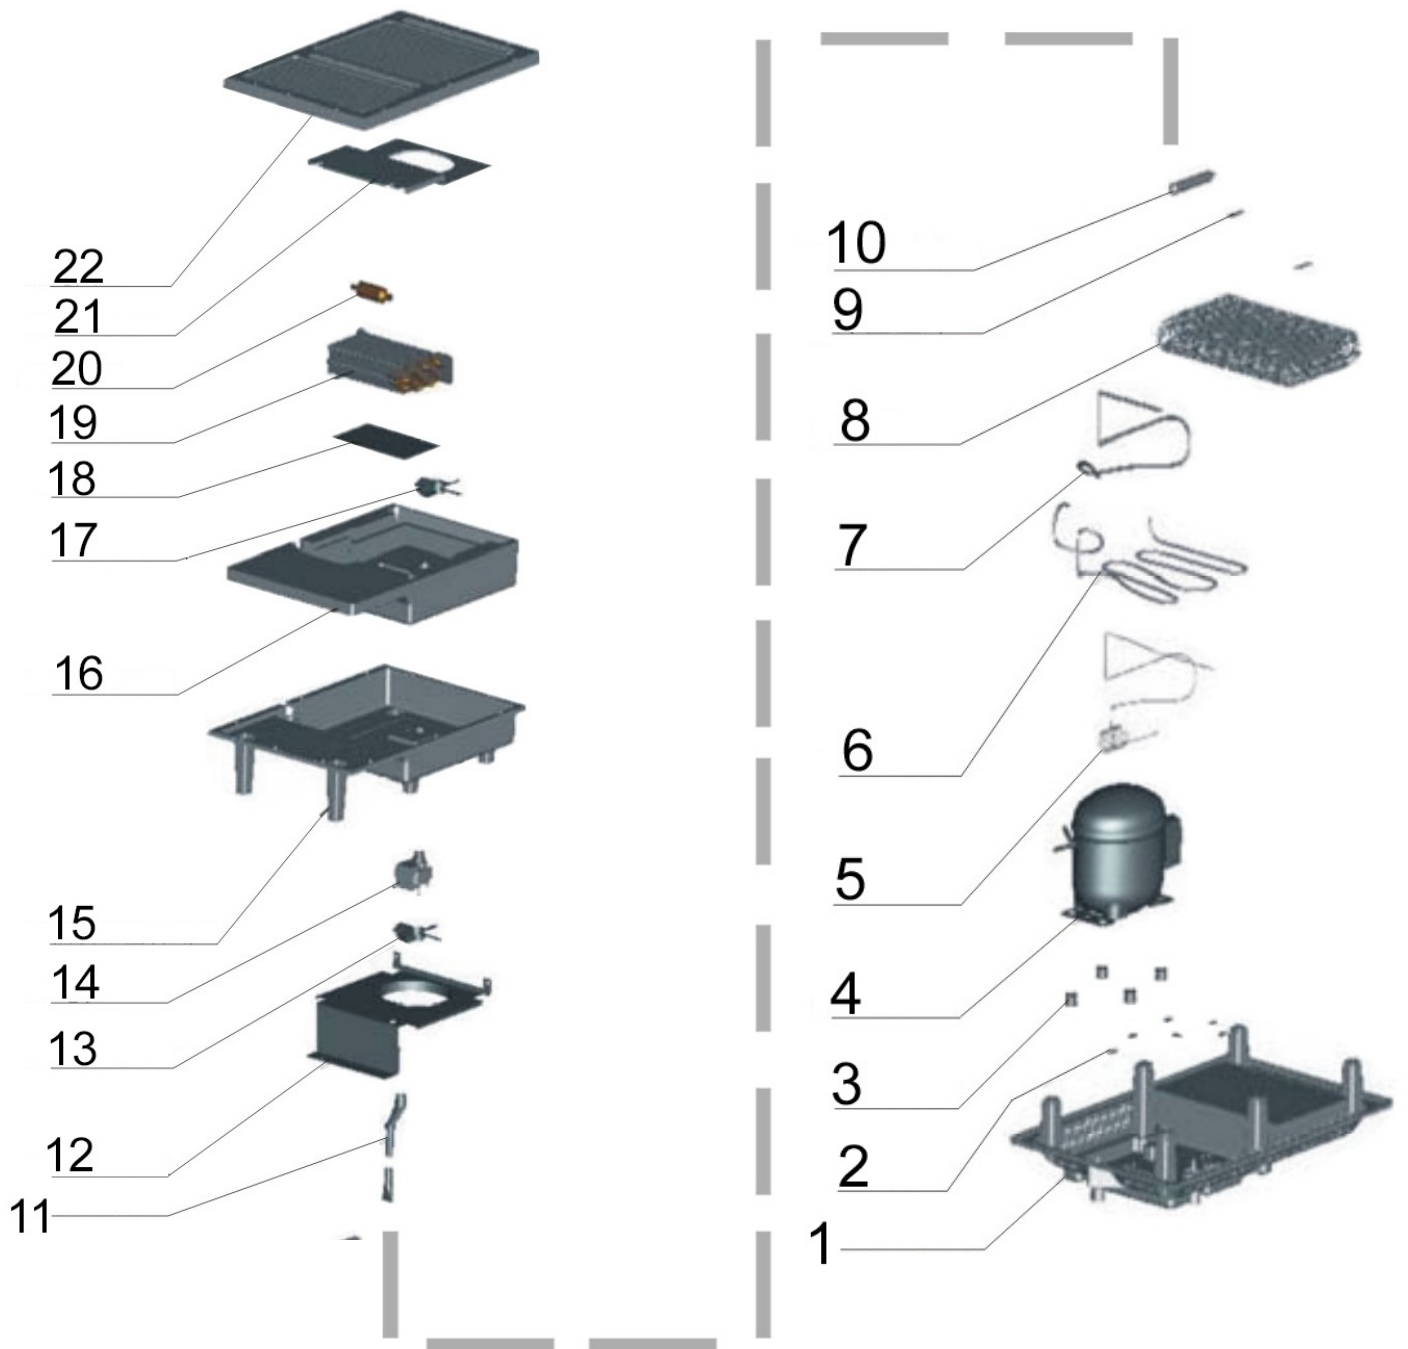

Parts Breakdown

Model RS-CN-0100-E 27155

Parts Breakdown

Model RS-CN-0100-E 27155

Parts Breakdown

Model RS-CN-0100-E 27155

Item No.	Description	Position	Item No.	Description	Position	Item No.	Description	Position
30685	Bottom Base for Compressor for 27155	1	30701	Fan Blade of Evaporator for 27155	17	30717	Upper Fixer of LED Light for 27155	33
30686	Plastic Board of Wire for 27155	2	30702	Bottom Plate of Evaporator for 27155	18	30718	Shelves for 27155	34
30687	Motor Collar for 27155	3	30703	Evaporator for 27155	19	30719	Left Side Glass for 27155	35
30688	Compressor for 27155	4	30704	Accumulator for 27155	20	30720	Left Rubber Ring for 27155	36
30689	Capillary for 27155	5	30705	Protection Panel of Evaporator for 27155	21	30721	Left Panel for 27155	37
30690	Deputy Condenser for 27155	6	30706	Bottom Panel for Air Suction and Air Outlet for 27155	22	30722	Front Curved Glass for 27155	38
30691	Light Tube for 27155	7	30707	Rear Panel of Base for 27155	23	30723	Upper Panel for 27155	39
30692	Condenser for 27155	8	30708	Rear Bottom Crossband for 27155	24	30725	Rear Upper Crossband for 27155	41
30693	Fixer of Condenser for 27155	9	30709	Front Panel of Base for 27155	25	30726	Glass Frame for 27155	42
30694	Dry Tube for 27155	10	30710	Power Switch for 27155	26	30727	Right Panel for 27155	43
30695	Bottom/Upper Water Tube for 27155	11	30711	Fixer of Power Switch for 27155	27	30728	Right Rubber Ring for 27155	44
30696	Protection Panel for Condenser for 27155	12	30712	Rear Middle Crossband for 27155	28	30729	Right Glass for 27155	45
30697	Fan Blade of Condenser for 27155	13	30713	Front Bottom Crossband for 27155	29	30730	Rear Glass for 27155	46
30698	Motor for 27155	14	30714	Front Middle Crossband for 27155	30	30731	Glass Frame for 27155	47
30699	Plastic Base of Evaporator for 27155	15	30715	Bottom Fixer of LED Light for 27155	31	30732	Panel for Digital Controller for 27155	48
30700	Foam of Evaporator for 27155	16	30716	LED Light for 27155	32	43655	Temperature Controller for 27155	